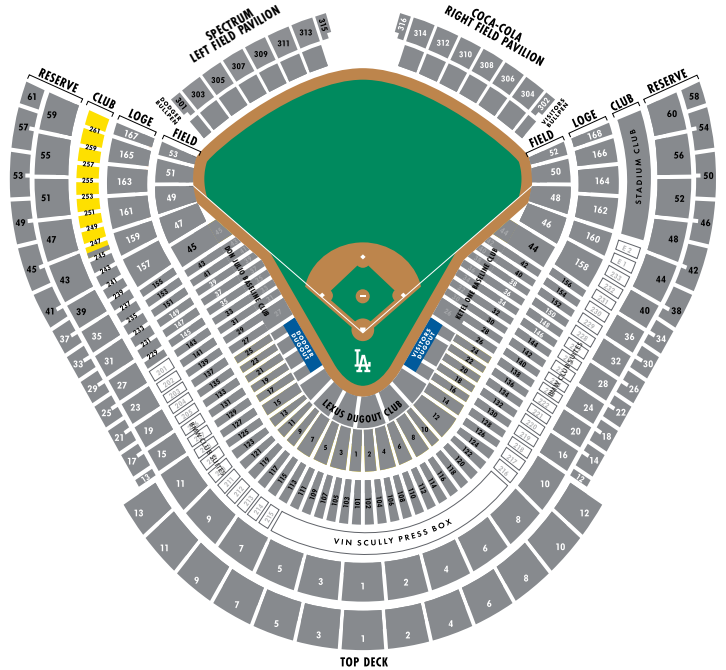

FOR MORE INFORMATION OR TO PURCHASE TICKETS FOR THIS EVENT, PLEASE CONTACT

Britni Howze
323-224-1304
BritniH@LADodgers.com

*Fans should note that peanut-controlled does not mean peanut-free.

Dodger Stadium is an open air ballpark, and peanuts will be present in other areas of the ballpark. While we will make reasonable efforts to restrict peanut products and to clean in advance, we cannot guarantee the absence of peanut particles or residue.

Fans with peanut allergies should take all precautions that they customarily take in public places.

Date	Opponent	Number of Tickets	Seating	Ticket Price	Subtotal
					Total
					$

Payment:

1. ☐ Preferred payment of the LA Dodgers
   ☐ VISA
   ☐ AMEX
   ☐ Discover
   ☐ Check
   ☐ Cash

Name _____

Address _____

City _____ State _____ ZIP _____

Phone # _____ Email _____

Complimentary group message (70 characters max) _____

Credit Card # _____

Expiration Date _____ Billing ZIP _____

Signature of card hold _____